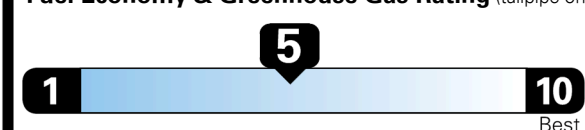

2022 Insurance Institute for Highway Safety TOP SAFETY PICK+

EPA DOT Fuel Economy and Environment

Gasoline Vehicle

Fuel Economy

25 MPG
combined city/hwy

23 MPG
city

28 MPG
highway

4.0 gallons per 100 miles

Small SUVs range from 14 to 129 MPG. The best vehicle rates 132 MPGe.

You spend \$750
more in fuel costs over 5 years
compared to the average new vehicle.

Annual fuel cost \$1,750

Fuel Economy & Greenhouse Gas Rating (tailpipe only)