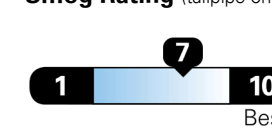

Smog Rating (tailpipe only)